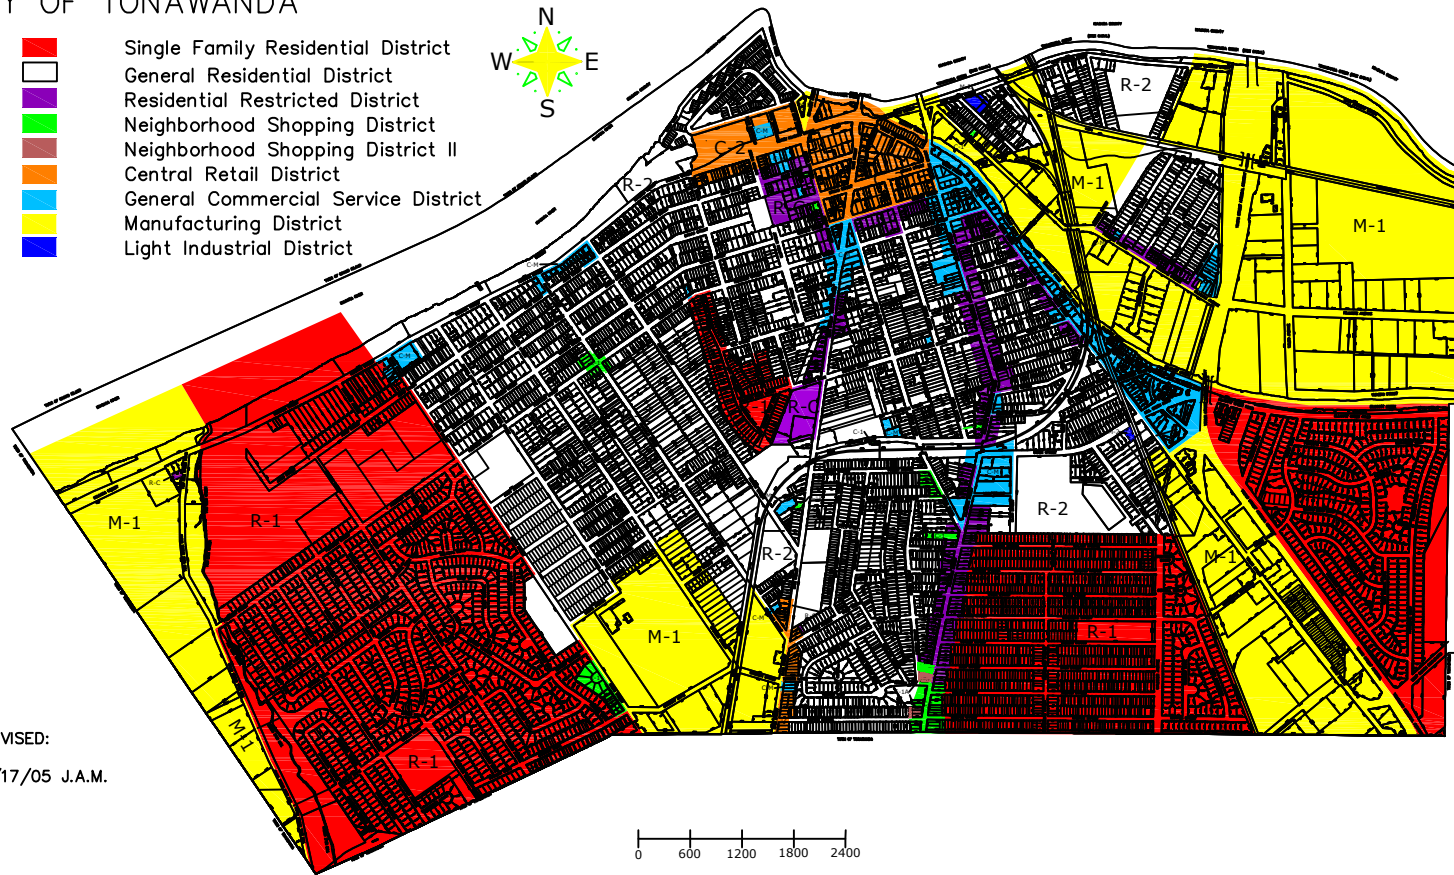

ZONING DISTRICT MAP

CITY OF TONAWANDA

- | | |
|------|-------------------------------------|
| R-1 | Single Family Residential District |
| R-2 | General Residential District |
| R-C | Residential Restricted District |
| C-1 | Neighborhood Shopping District |
| C-1A | Neighborhood Shopping District II |
| C-2 | Central Retail District |
| C-M | General Commercial Service District |
| M-1 | Manufacturing District |
| M-2 | Light Industrial District |